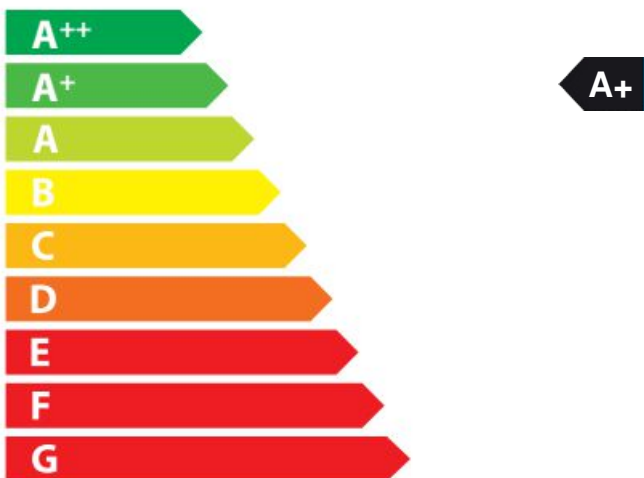

ENERG

енергия · ενεργεια

Heta

Krbová kamna Heta Scan-Line 1000S - obklad mastek /

Icon representing room heating: a window, a lamp, and a heater with wavy lines indicating heat.

7,7
kW

Icon representing water heating: a water tank, an arrow pointing left, and a heater with wavy lines indicating heat.